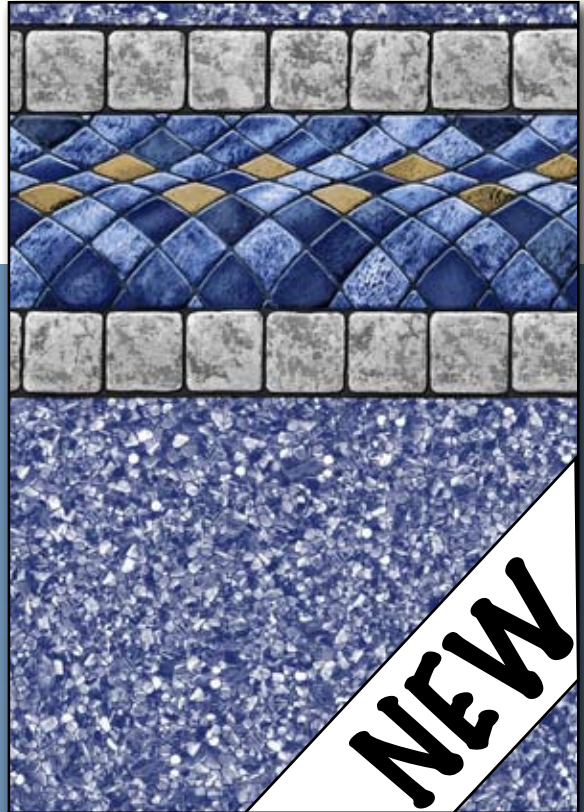

Bali
20 or 28 Mil